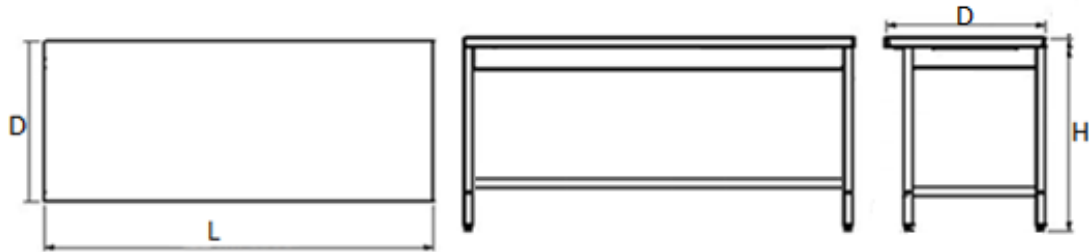

Legs: square tube of brushed stainless steel 304, 40x40 in size and provided plastic not sliding adjustable feet.

Working tables are available with drawers up to four positioned vertically or horizontally. Depth of the drawers is 100 mm or 150 mm also stainless steel positioned in sets 1x2, 1x3, 1x4.

Model	L x D x H
VD-100-700	400 x 600 x 150
VD-150-700	400 x 600 x 200
VD-200-700	400 x 600 x 250

Drawer sets for working tables with bottom, middle shelf or both

Model	Drawers	L x D x H
DV2- 300-600	2	400x520x608
DV3- 200-600	3	400x520x608
DV4-150-600	4	400x520x608

Model	Drawers	L x D x H
DV2- 300-700	2	400x600x608
DV3- 200-700	3	400x600x608
DV4-150-700	4	400x600x608

Working tables

Wall position

Model WTO

L x D x H

400 x 600 x 850	400 x 700 x 850
500 x 600 x 850	500 x 700 x 850
600 x 600 x 850	600 x 700 x 850
700 x 600 x 850	700 x 700 x 850
800 x 600 x 850	800 x 700 x 850
900 x 600 x 850	900 x 700 x 850
1000 x 600 x 850	1000 x 700 x 850
1100 x 600 x 850	1100 x 700 x 850
1200 x 600 x 850	1200 x 700 x 850
1300 x 600 x 850	1300 x 700 x 850
1400 x 600 x 850	1400 x 700 x 850
1500 x 600 x 850	1500 x 700 x 850
1600 x 600 x 850	1600 x 700 x 850
1700 x 600 x 850	1700 x 700 x 850
1800 x 600 x 850	1800 x 700 x 850
1900 x 600 x 850	1900 x 700 x 850
2000 x 600 x 850	2000 x 700 x 850
2100 x 600 x 850	2100 x 700 x 850
2200 x 600 x 850	2200 x 700 x 850
2300 x 600 x 850	2300 x 700 x 850
2400 x 600 x 850	2400 x 700 x 850
2500 x 600 x 850	2500 x 700 x 850
2600 x 600 x 850	2600 x 700 x 850
2700 x 600 x 850	2700 x 700 x 850
2800 x 600 x 850	2800 x 700 x 850