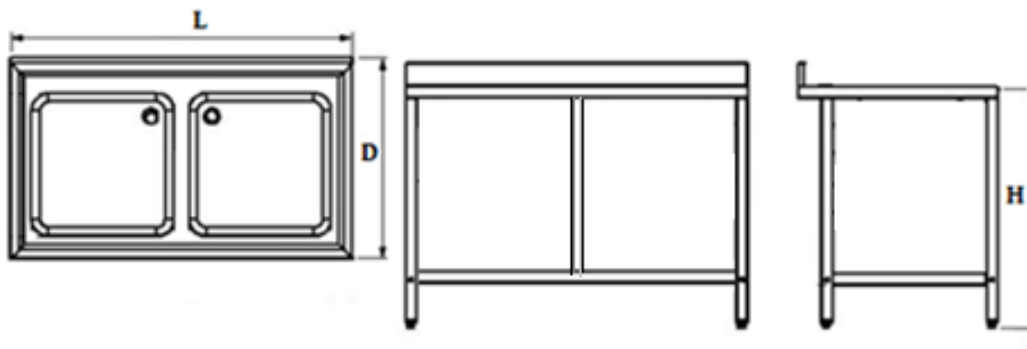

Double Sink Units without Drip tray (central sink) with sliding doors

Model DSSDBS

L x D x H	L x D x H (bowl)
1200x600x850	400x400x250
1200x600x850	400x500x250
1400x600x850	400x500x250
1600x600x850	400x500x250
1800x600x850	400x500x250
2000x600x850	400x500x250
2200x600x850	500x500x300
2400x600x850	400x500x250
1200x700x850	400x500x250
1200x700x850	500x500x300
1400x700x850	500x500x300
1600x700x850	400x500x250
1800x700x850	500x500x300
2000x700x850	500x500x300
2200x700x850	500x500x300
2400x700x850	500x500x300