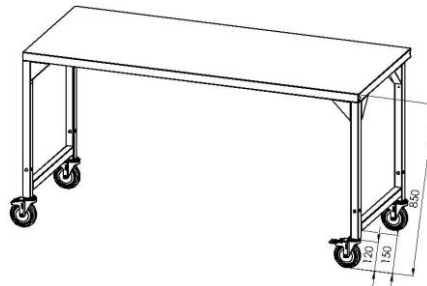

Adding wheels on the working table

Model	L x D x H	
2B	Φ 120 H 150	*2F with 2 brakes
4B	Φ 120 H 150	*4B with 4 brakes