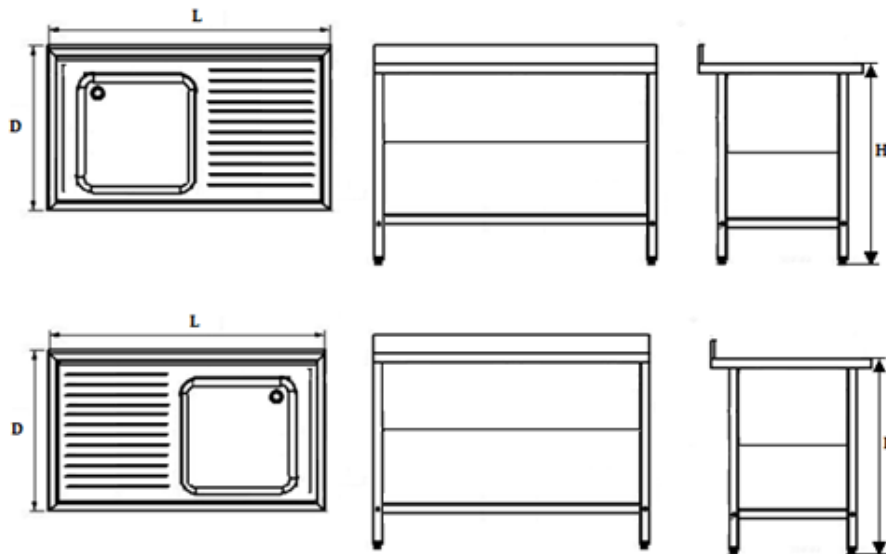

Single with drip tray and central positioning of the bowl

Model SSDT

L x D x H	L x D x H (bowl)
1000x600x850	400x400x250
1000x600x850	400x500x250
1200x600x850	400x400x250
1200x600x850	400x500x250
1400x600x850	400x500x250
1500x600x850	400x500x250
1600x600x850	400x500x250
1800x600x850	400x500x250
2000x600x850	400x500x250
1000x700x850	500x500x300
1000x700x850	400x500x250
1200x700x850	400x500x250
1200x700x850	500x500x300
1400x700x850	400x500x250
1400x700x850	500x500x300
1500x700x850	400x500x250
1600x700x850	400x500x250
1600x700x850	500x500x300
1800x700x850	500x500x300
1900x700x850	500x500x300
2000x700x850	500x500x300