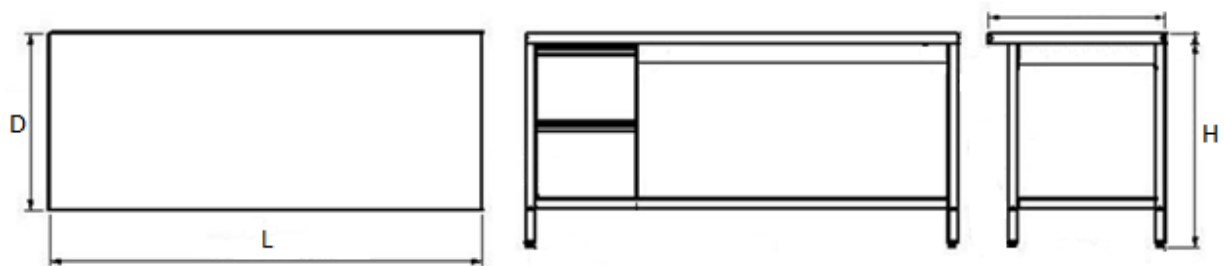

Working tables with bottom shelf and set of drawers – left/right side

Wall position

MODEL WTBS-SDL