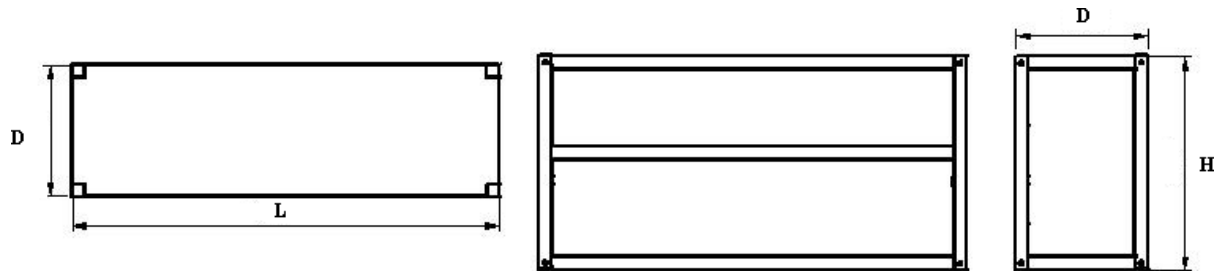

Open wall mounted cupboards

Model WMCS- REGULAR SHELF

L x D x H

400x350x600	400x400x600
500x350x600	500x400x600
600x350x600	600x400x600
700x350x600	700x400x600
800x350x600	800x400x600
900x350x600	900x400x600
1000x350x600	1000x400x600
1100x350x600	1100x400x600
1200x350x600	1200x400x600
1300x350x600	1300x400x600
1400x350x600	1400x400x600
1500x350x600	1500x400x600
1600x350x600	1600x400x600
1700x350x600	1700x400x600
1800x350x600	1800x400x600
1900x350x600	1900x400x600
2000x350x600	2000x400x600
2100x350x600	2100x400x600
2200x350x600	2200x400x600
2300x350x600	2300x400x600
2400x350x600	2400x400x600
2500x350x600	2500x400x600
2600x350x600	2600x400x600
2700x350x600	2700x400x600
2800x350x600	2800x400x600