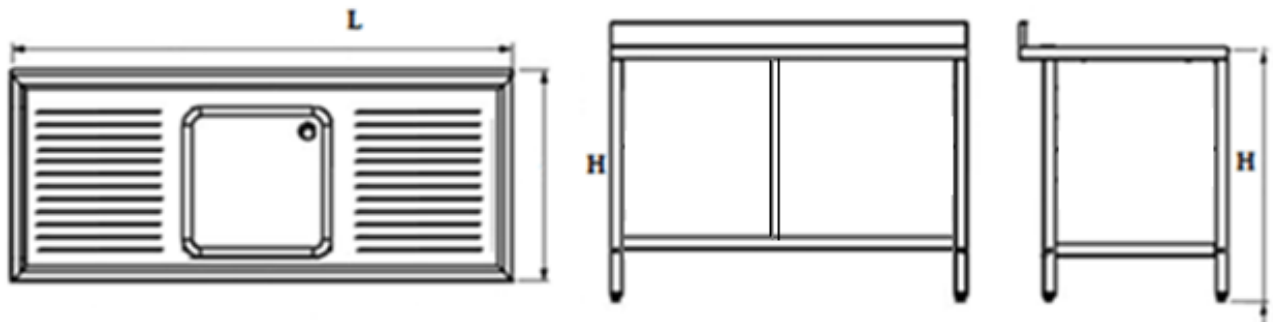

Sinks with drip tray on both sides

Model SD DDT

L x D x H	L x D x H (bowl)
1400x600x850	400x400x250
1400x600x850	400x500x250
1600x600x850	400x400x250
1600x600x850	400x500x250
1800x600x850	400x400x300
1800x600x850	400x500x300
2000x600x850	400x500x250
1400x700x850	500x500x300
1600x700x850	500x500x300
1800x700x850	500x500x300
1900x700x850	500x500x300
2000x700x850	500x500x300

Sinks with drip tray on both sides with bottom shelf

Model SD DDT BS

L x D x H	L x D x H (bowl)
1400x600x850	400x400x250
1400x600x850	400x500x250
1600x600x850	400x400x250
1600x600x850	400x500x250
1800x600x850	400x400x300
1800x600x850	400x500x300
2000x600x850	400x500x250
1400x700x850	500x500x300
1600x700x850	500x500x300
1800x700x850	500x500x300
1900x700x850	500x500x300
2000x700x850	500x500x300

Sinks with drip tray on both sides with sliding doors and bottom shelf

Model SD DDT SDBS

L x D x H	L x D x H (bowl)
1400x600x850	400x400x250
1400x600x850	400x500x250
1600x600x850	400x400x250
1600x600x850	400x500x250
1800x600x850	400x400x300
1800x600x850	400x500x300
2000x600x850	400x500x250
1400x700x850	500x500x300
1600x700x850	500x500x300
1800x700x850	500x500x300
1900x700x850	500x500x300
2000x700x850	500x500x300