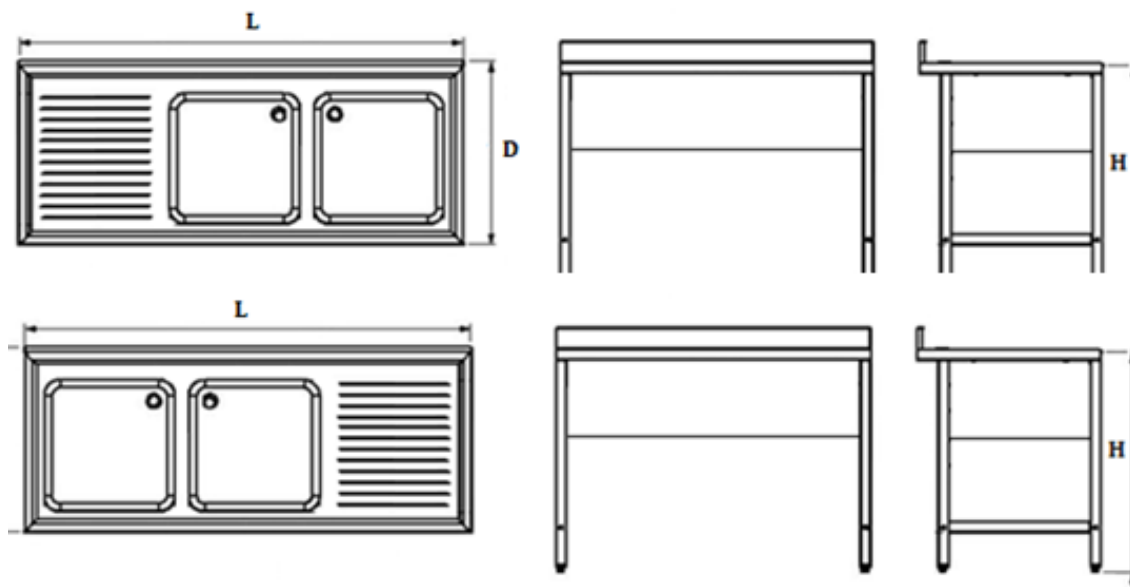

Double sink unit with left or right drip tray

Model DSDT

L x D x H	L x D x H (bowl)
1400x600x850	400x400x250
1400x600x850	400x500x250
1500x600x850	400x400x250
1500x600x850	400x500x250
1600x600x850	400x400x250
1600x600x850	400x500x250
1800x600x850	400x500x300
1900x600x850	400x500x250
2000x600x850	400x500x250
1400x700x850	400x500x250
1500x700x850	400x500x250
1600x700x850	400x500x250
1600x700x850	500x500x300
1800x700x850	500x500x300
1800x700x850	500x600x300
1900x700x850	500x500x300
1900x700x850	500x600x300
2000x700x850	500x500x300
2000x700x850	500x600x300