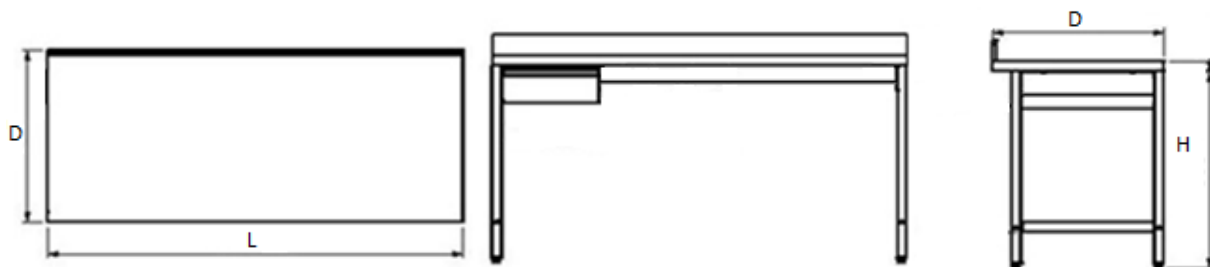

Working tables basic with backsplash and one-two-three drawers, left-right middle

Wall position

Model WT BSP HD

Drawers - page 5-6

Wheels - page 4