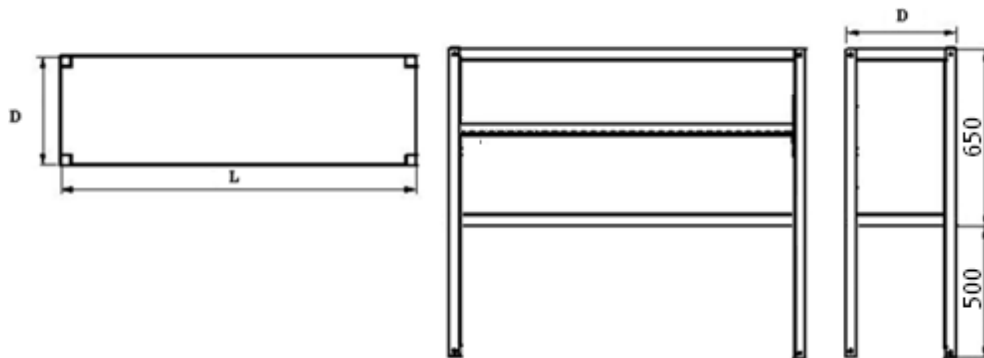

Open table top cupboards

Model TTOC – Regular shelf

L x D x H

400x350x600	400x400x600
500x350x600	500x400x600
600x350x600	600x400x600
700x350x600	700x400x600
800x350x600	800x400x600
900x350x600	900x400x600
1000x350x600	1000x400x600
1100x350x600	1100x400x600
1200x350x600	1200x400x600
1300x350x600	1300x400x600
1400x350x600	1400x400x600
1500x350x600	1500x400x600
1600x350x600	1600x400x600
1700x350x600	1700x400x600
1800x350x600	1800x400x600
1900x350x600	1900x400x600
2000x350x600	2000x400x600
2100x350x600	2100x400x600
2200x350x600	2200x400x600
2300x350x600	2300x400x600
2400x350x600	2400x400x600
2500x350x600	2500x400x600
2600x350x600	2600x400x600
2700x350x600	2700x400x600
2800x350x600	2800x400x600