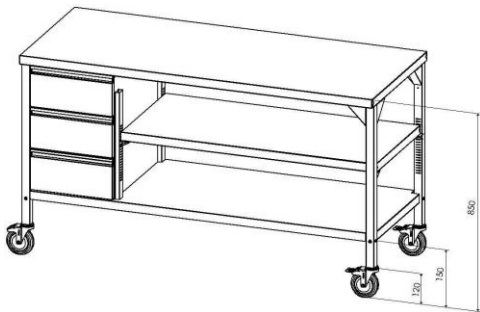

Adding wheels on the working table

Model	L x D x H	
2B	Φ 120 H 150	*2F with 2 brakes
4B	Φ 120 H 150	*4B with 4 brakes