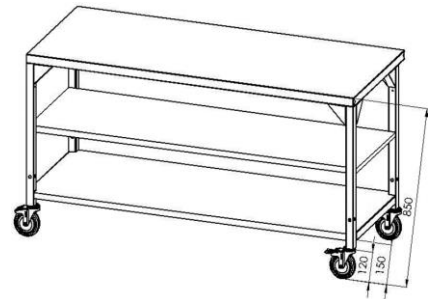

Adding wheels on the working table

Model	L x D x H	
2B	Φ 120 H 150	*2F with 2 brakes
4B	Φ 120 H 150	*4B with 4 brakes