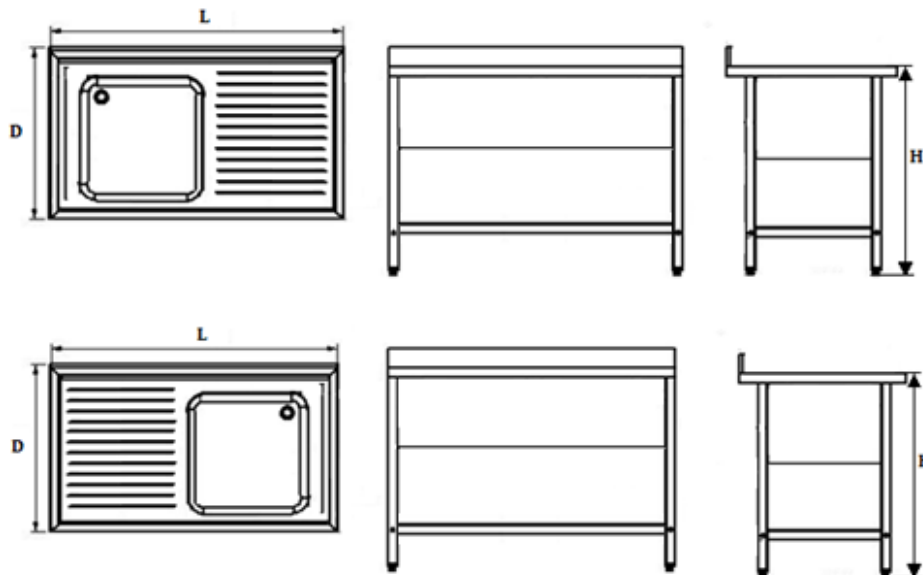

Single with drip tray and central positioning of the bowl with bottom shelf

Model SSdT BS

L x D x H	L x D x H (bowl)
1000x600x850	400x400x250
1000x600x850	400x500x250
1200x600x850	400x400x250
1200x600x850	400x500x250
1400x600x850	400x500x250
1500x600x850	400x500x250
1600x600x850	400x500x250
1800x600x850	400x500x250
2000x600x850	400x500x250
1000x700x850	500x500x300
1000x700x850	400x500x250
1200x700x850	400x500x250
1200x700x850	500x500x300
1400x700x850	400x500x250
1400x700x850	500x500x300
1500x700x850	400x500x250
1600x700x850	400x500x250
1600x700x850	500x500x300
1800x700x850	500x500x300
1900x700x850	500x500x300
2000x700x850	500x500x300