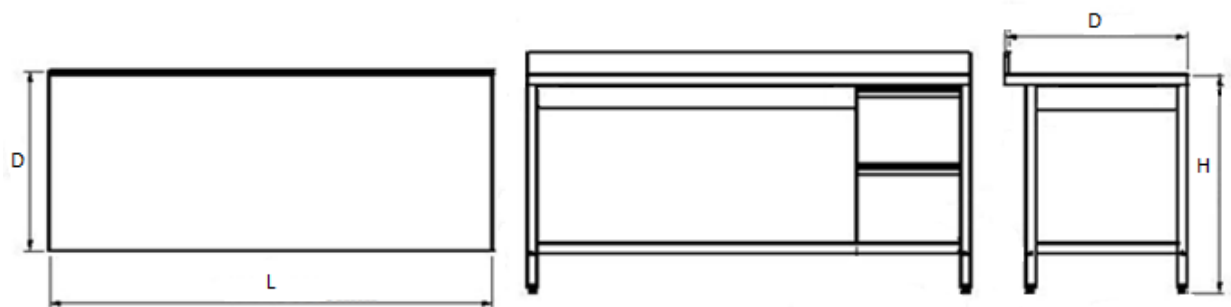

Model WT BSP BSSDR

Wheels - page 6

Drawers - page 7