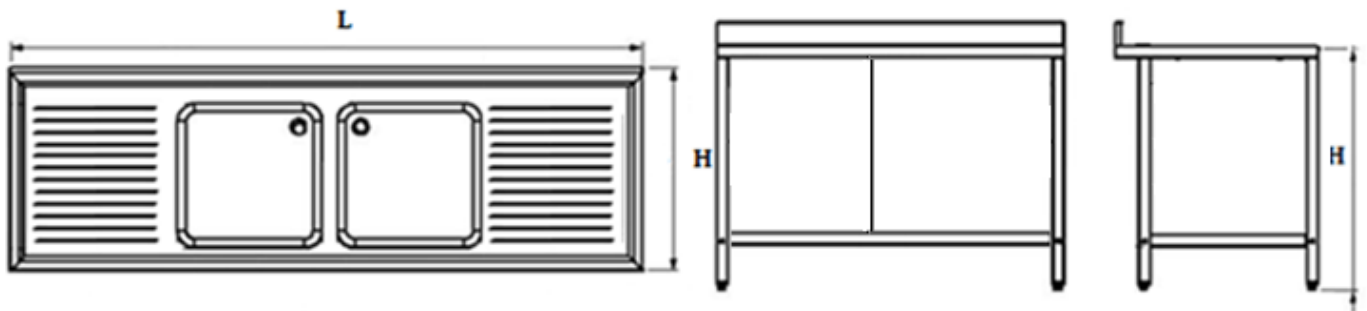

Double sinks with drip tray on both sides with sliding doors

Model DS DDT SDBS

L x D x H	L x D x H of the bowl
1600x600x850	400x400x250
1800x600x850	400x500x250
1900x600x850	400x400x250
1900x600x850	400x500x250
1800x700x850	500x500x300
1900x700x850	500x500x300
2000x700x850	500x500x300