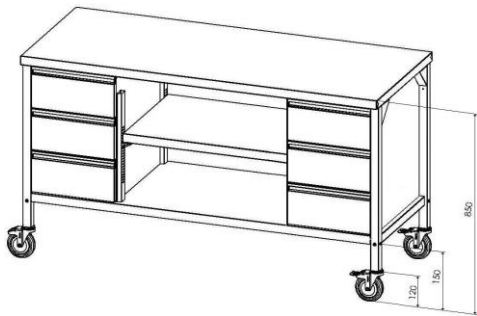

Adding wheels on the working table

Model	L x D x H	
2B	Φ 120 H 150	*2F with 2 brakes
4B	Φ 120 H 150	*4B with 4 brakes