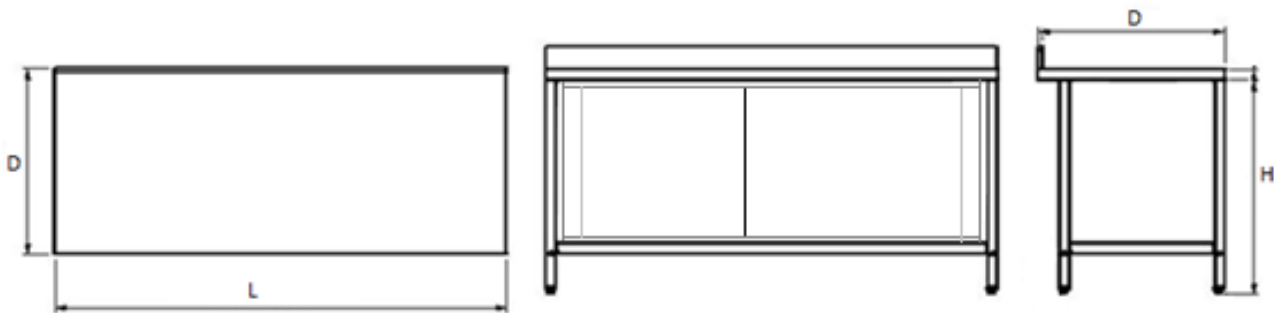

Working tables with sliding doors and back splash

Wall position (possibility for combining with middle shelf)

Model WT BSP SD

L x D x H

400 x 600 x 850	400 x 700 x 850
500 x 600 x 850	500 x 700 x 850
600 x 600 x 850	600 x 700 x 850
700 x 600 x 850	700 x 700 x 850
800 x 600 x 850	800 x 700 x 850
900 x 600 x 850	900 x 700 x 850
1000 x 600 x 850	1000 x 700 x 850
1100 x 600 x 850	1100 x 700 x 850
1200 x 600 x 850	1200 x 700 x 850
1300 x 600 x 850	1300 x 700 x 850
1400 x 600 x 850	1400 x 700 x 850
1500 x 600 x 850	1500 x 700 x 850
1600 x 600 x 850	1600 x 700 x 850
1700 x 600 x 850	1700 x 700 x 850
1800 x 600 x 850	1800 x 700 x 850
1900 x 600 x 850	1900 x 700 x 850
2000 x 600 x 850	2000 x 700 x 850
2100 x 600 x 850	2100 x 700 x 850
2200 x 600 x 850	2200 x 700 x 850
2300 x 600 x 850	2300 x 700 x 850
2400 x 600 x 850	2400 x 700 x 850
2500 x 600 x 850	2500 x 700 x 850
2600 x 600 x 850	2600 x 700 x 850
2700 x 600 x 850	2700 x 700 x 850
2800 x 600 x 850	2800 x 700 x 850