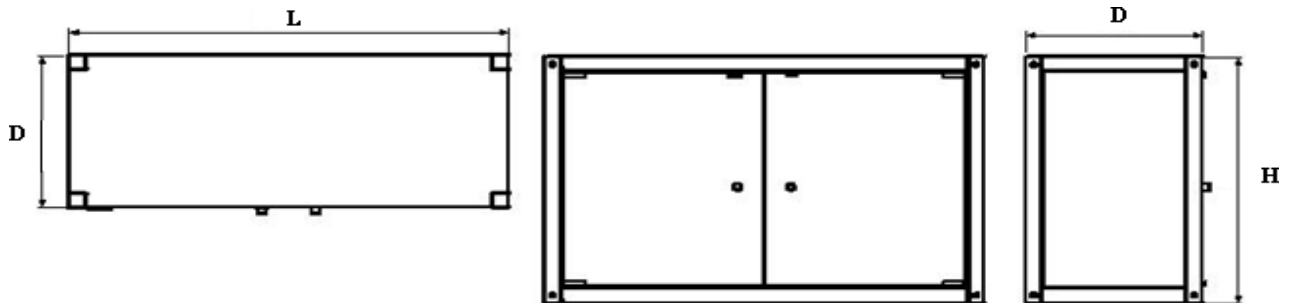

Wall mounted cupboards with hinged doors

Model WMCLS

L x D x H

400x350x600

500x350x600

600x350x600

700x350x600

800x350x600

900x350x600

1000x350x600

L x D x H

400x400x600

500x400x600

600x400x600

700x400x600

800x400x600

900x400x600

1000x400x600