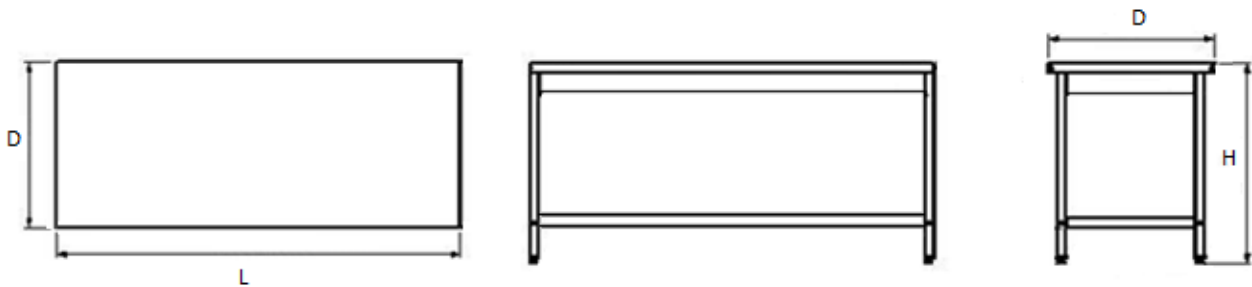

Working tables basic

Center position

Model CTO

L x D x H

400 x 600 x 850	400 x 700 x 850
500 x 600 x 850	500 x 700 x 850
600 x 600 x 850	600 x 700 x 850
700 x 600 x 850	700 x 700 x 850
800 x 600 x 850	800 x 700 x 850
900 x 600 x 850	900 x 700 x 850
1000 x 600 x 850	1000 x 700 x 850
1100 x 600 x 850	1100 x 700 x 850
1200 x 600 x 850	1200 x 700 x 850
1300 x 600 x 850	1300 x 700 x 850
1400 x 600 x 850	1400 x 700 x 850
1500 x 600 x 850	1500 x 700 x 850
1600 x 600 x 850	1600 x 700 x 850
1700 x 600 x 850	1700 x 700 x 850
1800 x 600 x 850	1800 x 700 x 850
1900 x 600 x 850	1900 x 700 x 850
2000 x 600 x 850	2000 x 700 x 850
2100 x 600 x 850	2100 x 700 x 850
2200 x 600 x 850	2200 x 700 x 850
2300 x 600 x 850	2300 x 700 x 850
2400 x 600 x 850	2400 x 700 x 850
2500 x 600 x 850	2500 x 700 x 850
2600 x 600 x 850	2600 x 700 x 850
2700 x 600 x 850	2700 x 700 x 850
2800 x 600 x 850	2800 x 700 x 850