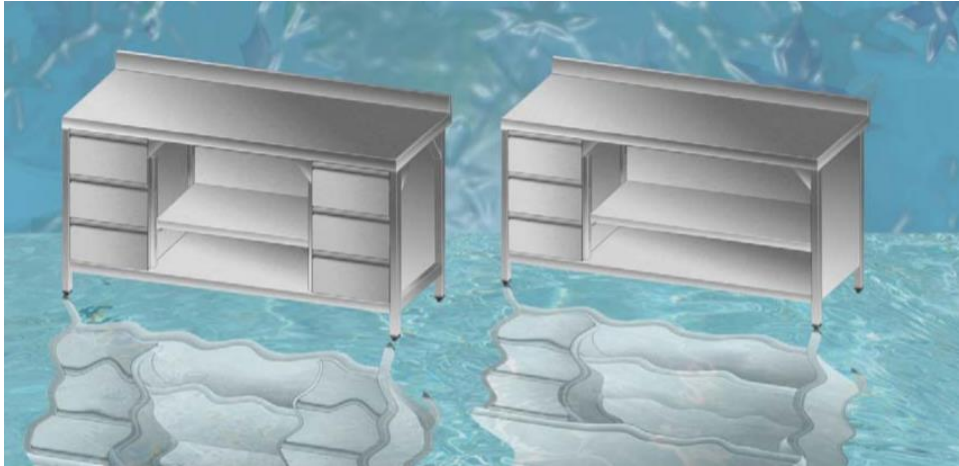

Working tables

Working tables range is available in wall and center position. Tables are available in line 600 and 700 mm depth and length 400 mm up to 2800 mm.

Work top is made from stainless steel AISI 304 and water proof construction. Up stand is made of stainless steel panel for hygiene and strength purposes. Back cover and side panels, left and right are made of stainless steel AISI 304 or 430, panel for hygiene and strength purposes.

Legs: square tube of brushed stainless steel 304, 40x40 in size and provided plastic not sliding adjustable feet.

Working tables are available with drawers up to four positioned vertically or horizontally. Depth of the drawers is 100 mm or 150 mm also stainless steel positioned in sets 1x2, 1x3, 1x4.