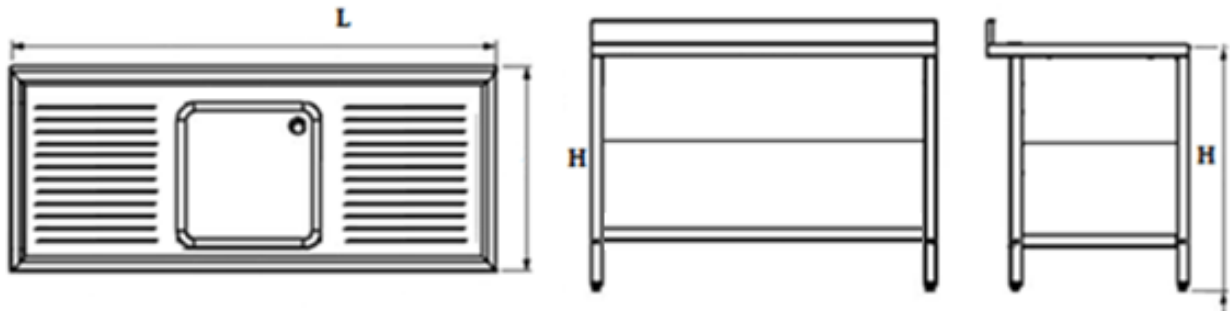

Double sink unit with left or right drip tray with sliding doors

Model DS DTSDBS

L x D x H	L x D x H (bowl)
1400x600x850	400x400x250
1400x600x850	400x500x250
1500x600x850	400x400x250
1500x600x850	400x500x250
1600x600x850	400x400x250
1600x600x850	400x500x250
1800x600x850	400x500x300
1900x600x850	400x500x250
2000x600x850	400x500x250
1400x700x850	400x500x250
1500x700x850	400x500x250
1600x700x850	400x500x250
1600x700x850	500x500x300
1800x700x850	500x500x300
1800x700x850	500x600x300
1900x700x850	500x500x300
1900x700x850	500x600x300
2000x700x850	500x500x300
2000x700x850	500x600x300

Sinks with drip tray on both sides

Model SD DDT

L x D x H	L x D x H (bowl)
1400x600x850	400x400x250
1400x600x850	400x500x250
1600x600x850	400x400x250
1600x600x850	400x500x250
1800x600x850	400x400x300
1800x600x850	400x500x300
2000x600x850	400x500x250
1400x700x850	500x500x300
1600x700x850	500x500x300
1800x700x850	500x500x300
1900x700x850	500x500x300
2000x700x850	500x500x300