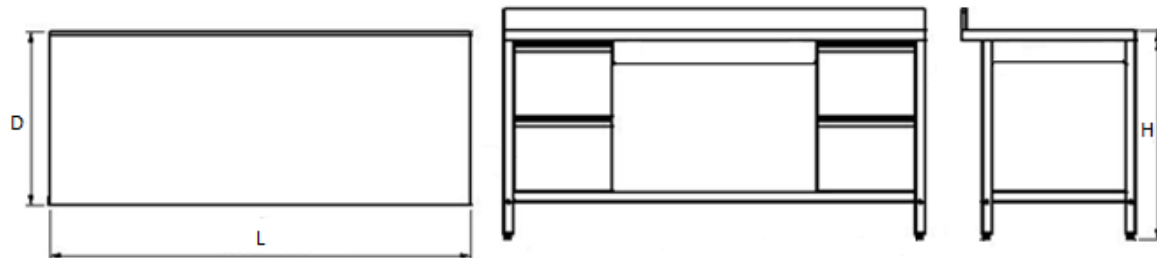

Legs: square tube of brushed stainless steel 304, 40x40 in size and provided plastic not sliding adjustable feet.

Working tables are available with drawers up to four positioned vertically or horizontally. Depth of the drawers is 100 mm or 150 mm also stainless steel positioned in sets 1x2, 1x3, 1x4.

Wall position

Model WT BSP BSSDL

Model WT BSP BSSDR

Wheels - page 6

Drawers - page 7

L x D x H	L x D x H
900 x 600 x 850	900 x 700 x 850
1000 x 600 x 850	1000 x 700 x 850
1100 x 600 x 850	1100 x 700 x 850
1200 x 600 x 850	1200 x 700 x 850
1300 x 600 x 850	1300 x 700 x 850
1400 x 600 x 850	1400 x 700 x 850
1500 x 600 x 850	1500 x 700 x 850
1600 x 600 x 850	1600 x 700 x 850
1700 x 600 x 850	1700 x 700 x 850
1800 x 600 x 850	1800 x 700 x 850
1900 x 600 x 850	1900 x 700 x 850
2000 x 600 x 850	2000 x 700 x 850
2100 x 600 x 850	2100 x 700 x 850
2200 x 600 x 850	2200 x 700 x 850
2300 x 600 x 850	2300 x 700 x 850
2400 x 600 x 850	2400 x 700 x 850
2500 x 600 x 850	2500 x 700 x 850
2600 x 600 x 850	2600 x 700 x 850
2700 x 600 x 850	2700 x 700 x 850
2800 x 600 x 850	2800 x 700 x 850

Working tables with bottom shelf and set of drawers on both sides with back splash

Wall position

WTBSP 2SDBS

L x D x H

1400 x 600 x 850	1400 x 700 x 850
1500 x 600 x 850	1500 x 700 x 850
1600 x 600 x 850	1600 x 700 x 850
1700 x 600 x 850	1700 x 700 x 850
1800 x 600 x 850	1800 x 700 x 850
1900 x 600 x 850	1900 x 700 x 850
2000 x 600 x 850	2000 x 700 x 850
2100 x 600 x 850	2100 x 700 x 850
2200 x 600 x 850	2200 x 700 x 850
2300 x 600 x 850	2300 x 700 x 850
2400 x 600 x 850	2400 x 700 x 850
2500 x 600 x 850	2500 x 700 x 850
2600 x 600 x 850	2600 x 700 x 850
2700 x 600 x 850	2700 x 700 x 850
2800 x 600 x 850	2800 x 700 x 850