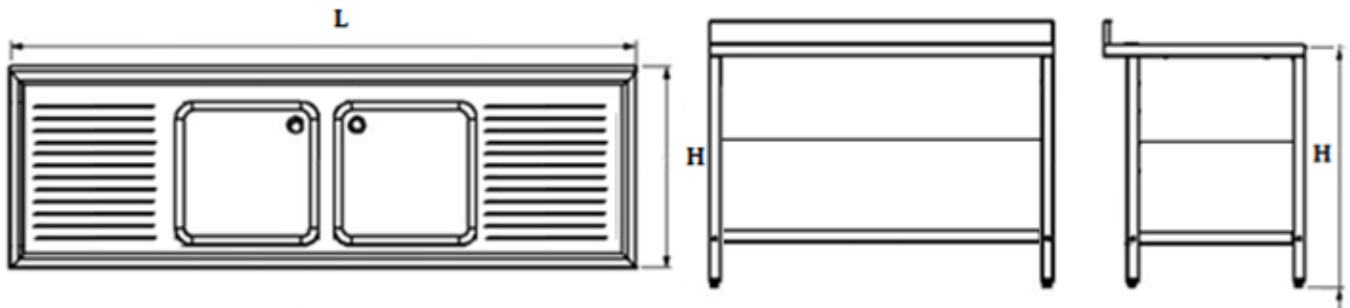

Sinks with drip tray on both sides with sliding doors and bottom shelf

Model SD DDT SDBS

L x D x H	L x D x H (bowl)
1400x600x850	400x400x250
1400x600x850	400x500x250
1600x600x850	400x400x250
1600x600x850	400x500x250
1800x600x850	400x400x300
1800x600x850	400x500x300
2000x600x850	400x500x250
1400x700x850	500x500x300
1600x700x850	500x500x300
1800x700x850	500x500x300
1900x700x850	500x500x300
2000x700x850	500x500x300

Double sinks with drip tray on both sides

Model DS DDT

L x D x H	L x D x H (bowl)
1600x600x850	400x400x250
1800x600x850	400x500x250
1900x600x850	400x400x250
1900x600x850	400x500x250
1800x700x850	500x500x300
1900x700x850	500x500x300
2000x700x850	500x500x300