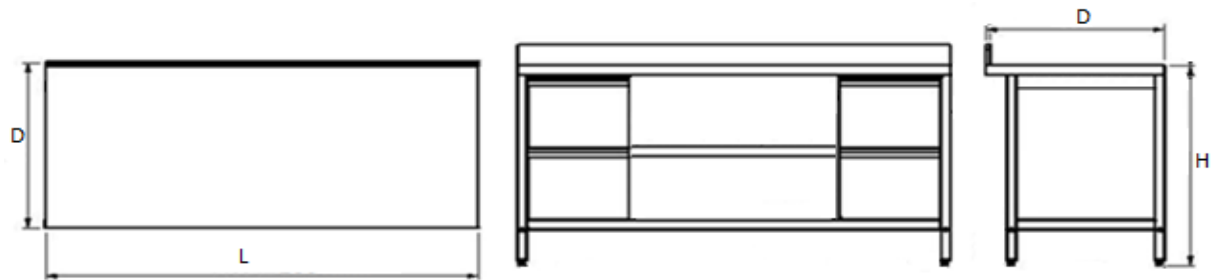

Working tables with bottom and middle shelf combined with sets of drawers both sides with back splash

Wall position

WTBSP BMS 2SD

L x D x H

1400 x 600 x 850	1400 x 600 x 850
1500 x 600 x 850	1500 x 600 x 850
1600 x 600 x 850	1600 x 600 x 850
1700 x 600 x 850	1700 x 600 x 850
1800 x 600 x 850	1800 x 600 x 850
1900 x 600 x 850	1900 x 600 x 850
2000 x 600 x 850	2000 x 600 x 850
2100 x 600 x 850	2100 x 600 x 850
2200 x 600 x 850	2200 x 600 x 850
2300 x 600 x 850	2300 x 600 x 850
2400 x 600 x 850	2400 x 600 x 850
2500 x 600 x 850	2500 x 600 x 850
2600 x 600 x 850	2600 x 600 x 850
2700 x 600 x 850	2700 x 600 x 850
2800 x 600 x 850	2800 x 600 x 850