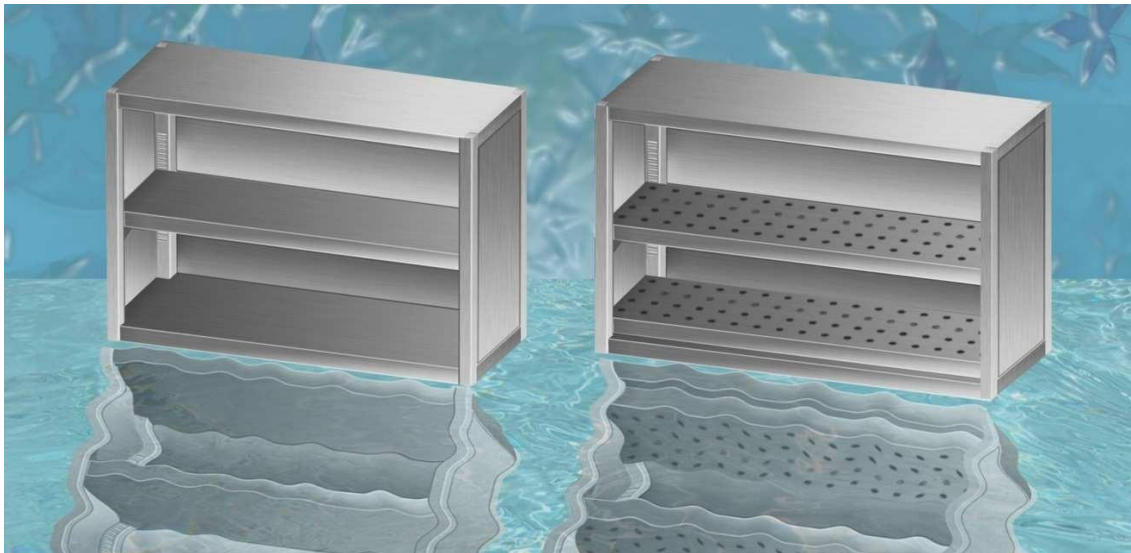

Holder for baskets are also made in stainless steel AISI 304.

Legs: square tube of scratch brushed stainless steel 304, 40x40 in size and provided with stainless steel AISI 304 adjustable feet.

The edges are carefully processed to protect the kitchen worker. The high hygiene standards and efficiency are here to provide quality and extreme flexibility in all aspects.

Ambient tables for basket storage

Model ASTO

L x D x H

480 x 700 x 850

480 x 600 x 850

Model ASTD

L x D x H

880 x 700 x 850

Side panels made in stainless steel AISI 304. Middle shelf is made in stainless steel AISI 304 omega profile and adjustable at different heights. Possibility for perforated shelves. Bottom shelf is also made of stainless steel AISI 304. The edges are carefully processed to protect the kitchen worker. The high hygiene standards and efficiency are here to provide quality in all aspects.