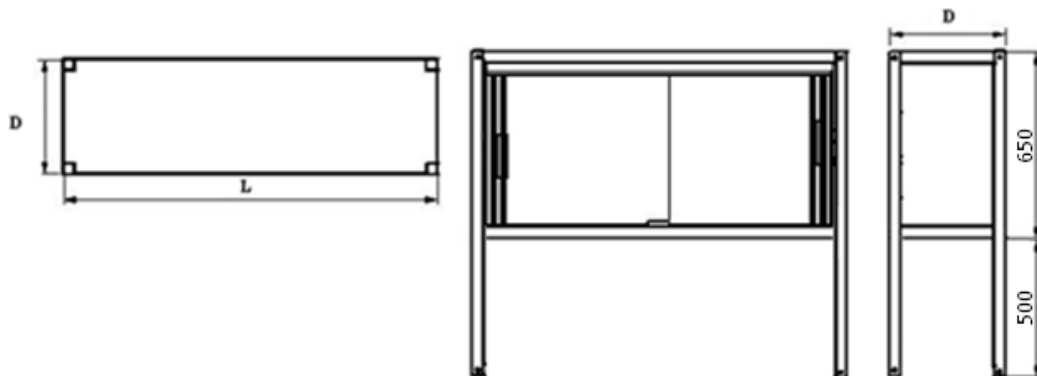

Table top cupboards with sliding doors and perforated shelf

Model TTOSD PS

L x D x H

1000x350x600
1100x350x600
1200x350x600
1300x350x600
1400x350x600
1500x350x600
1600x350x600
1700x350x600
1800x350x600
1900x350x600
2000x350x600
2100x350x600

L x D x H

1000x400x600
1100x400x600
1200x400x600
1300x400x600
1400x400x600
1500x400x600
1600x400x600
1700x400x600
1800x400x600
1900x400x600
2000x400x600
2100x400x600