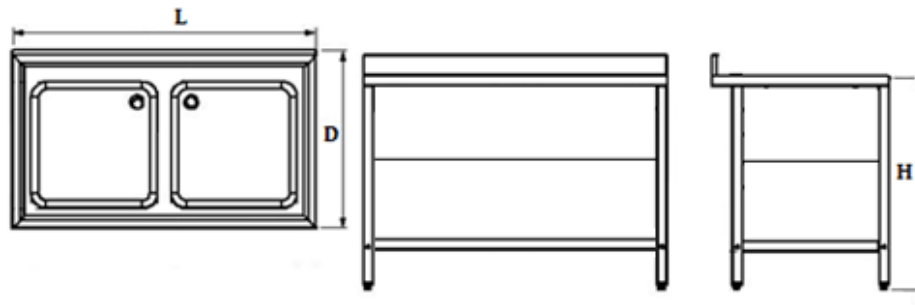

Double Sink Units without Drip tray (central sink) with bottom shelf

Model DS BS

L x D x H	L x D x H (bowl)
1200x600x850	400x400x250
1200x600x850	400x500x250
1400x600x850	400x500x250
1600x600x850	400x500x250
1800x600x850	400x500x250
2000x600x850	400x500x250
2200x600x850	500x500x300
2400x600x850	400x500x250
1200x700x850	400x500x250
1200x700x850	500x500x300
1400x700x850	500x500x300
1600x700x850	400x500x250
1800x700x850	500x500x300
2000x700x850	500x500x300
2200x700x850	500x500x300
2400x700x850	500x500x300