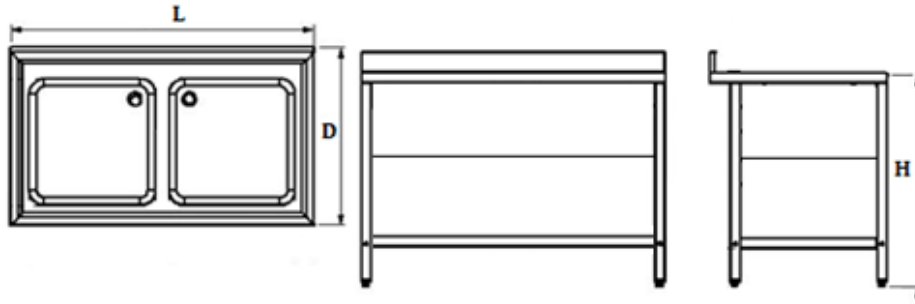

Double Sink Units without Drip tray (central sink)

Model DS

L x D x H	L x D x H (bowl)
1200x600x850	400x400x250
1200x600x850	400x500x250
1400x600x850	400x500x250
1600x600x850	400x500x250
1800x600x850	400x500x250
2000x600x850	400x500x250
2200x600x850	500x500x300
2400x600x850	400x500x250
1200x700x850	400x500x250
1200x700x850	500x500x300
1400x700x850	500x500x300
1600x700x850	400x500x250
1800x700x850	500x500x300
2000x700x850	500x500x300
2200x700x850	500x500x300
2400x700x850	500x500x300