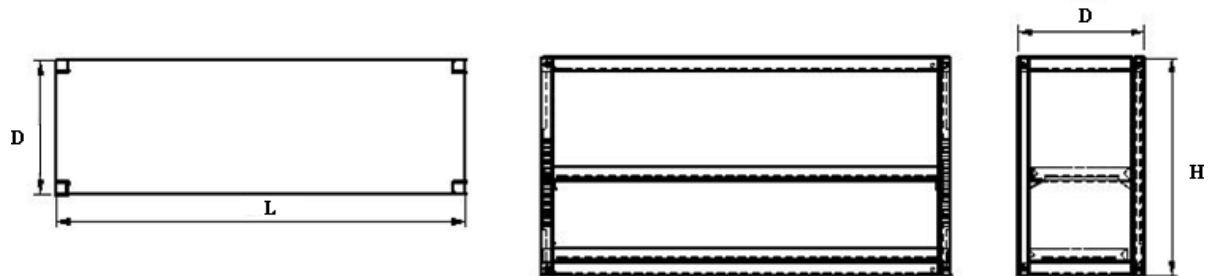

Open wall mounted cupboards

Model WMCP5 – PERFORATED SHELF

L x D x H

400x350x600	400x400x600
500x350x600	500x400x600
600x350x600	600x400x600
700x350x600	700x400x600
800x350x600	800x400x600
900x350x600	900x400x600
1000x350x600	1000x400x600
1100x350x600	1100x400x600
1200x350x600	1200x400x600
1300x350x600	1300x400x600
1400x350x600	1400x400x600
1500x350x600	1500x400x600
1600x350x600	1600x400x600
1700x350x600	1700x400x600
1800x350x600	1800x400x600
1900x350x600	1900x400x600
2000x350x600	2000x400x600
2100x350x600	2100x400x600
2200x350x600	2200x400x600
2300x350x600	2300x400x600
2400x350x600	2400x400x600
2500x350x600	2500x400x600
2600x350x600	2600x400x600
2700x350x600	2700x400x600
2800x350x600	2800x400x600