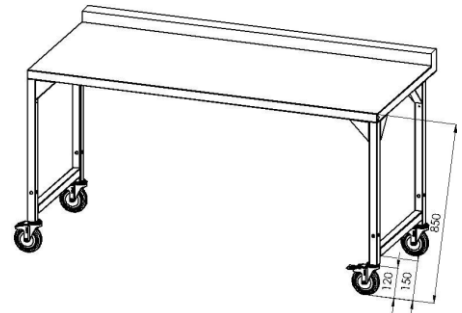

Adding wheels on the working table

Model	L x D x H	
2B	Φ 120 H 150	*2F with 2 brakes
4B	Φ 120 H 150	*4B with 4 brakes