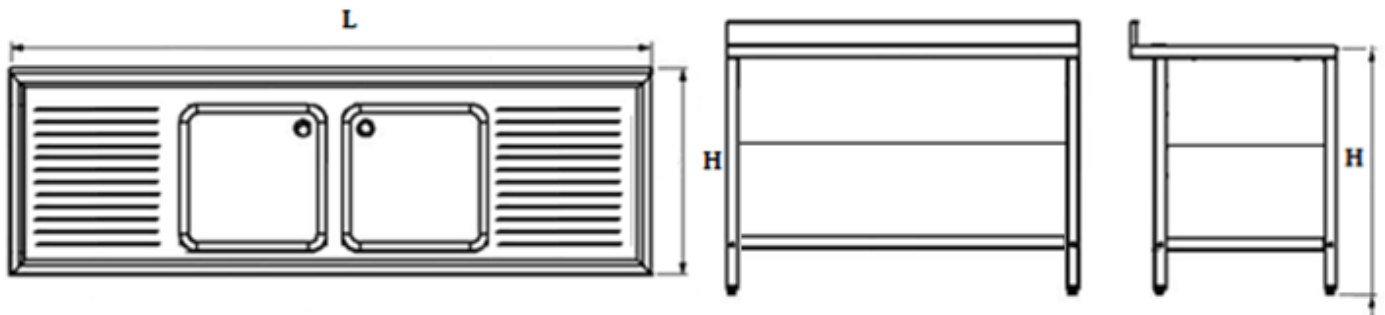

Double sinks with drip tray on both sides with bottom shelf

Model DS DDT BS

L x D x H	L x D x H (bowl)
1600x600x850	400x400x250
1800x600x850	400x500x250
1900x600x850	400x400x250
1900x600x850	400x500x250
1800x700x850	500x500x300
1900x700x850	500x500x300
2000x700x850	500x500x300