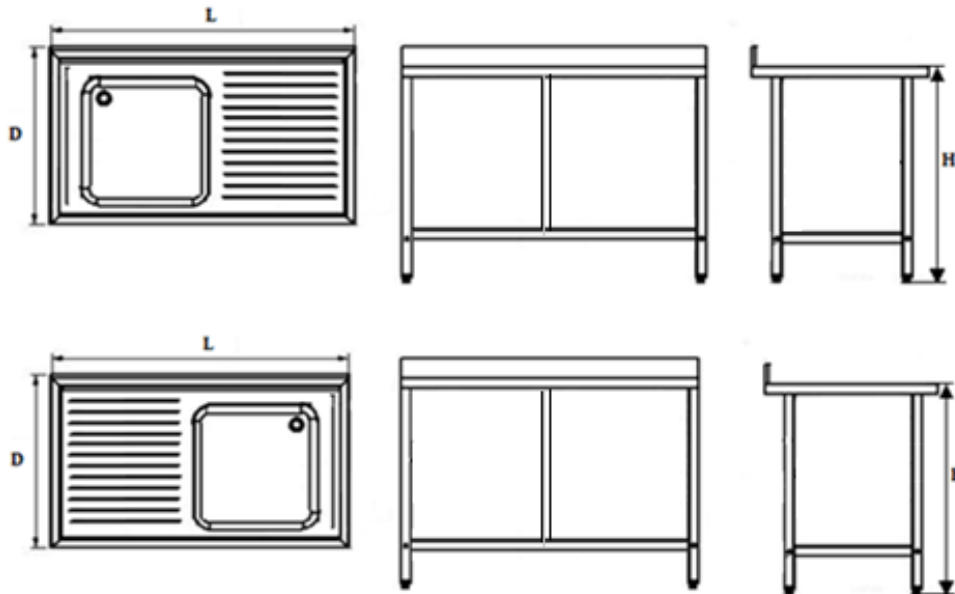

Single with drip tray and central positioning of the bowl with sliding doors

Model SSdT SDBS

L x D x H	L x D x H (bowl)
1000x600x850	400x400x250
1000x600x850	400x500x250
1200x600x850	400x400x250
1200x600x850	400x500x250
1400x600x850	400x500x250
1500x600x850	400x500x250
1600x600x850	400x500x250
1800x600x850	400x500x250
2000x600x850	400x500x250
1000x700x850	500x500x300
1000x700x850	400x500x250
1200x700x850	400x500x250
1200x700x850	500x500x300
1400x700x850	400x500x250
1400x700x850	500x500x300
1500x700x850	400x500x250
1600x700x850	400x500x250
1600x700x850	500x500x300
1800x700x850	500x500x300
1900x700x850	500x500x300
2000x700x850	500x500x300