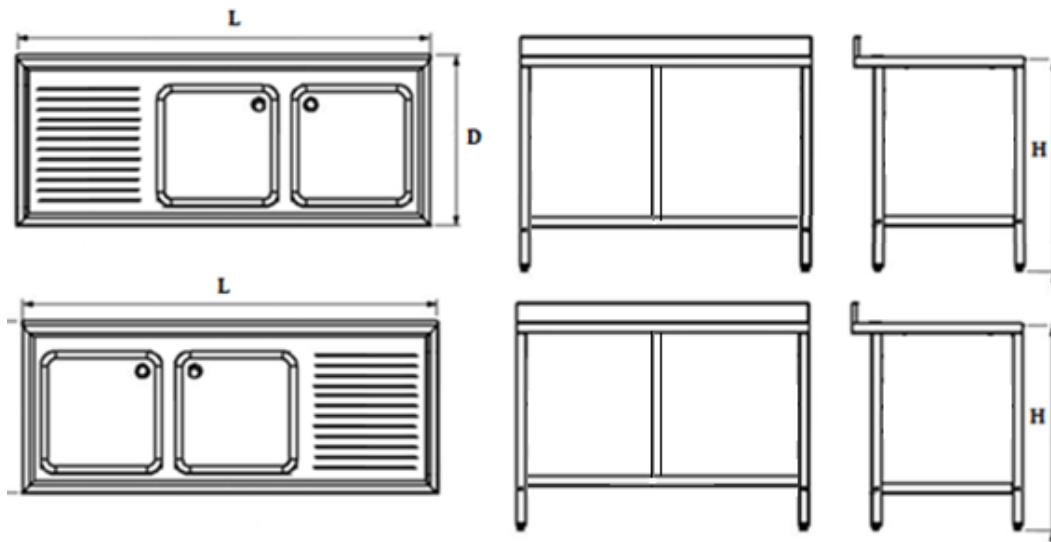

Double sink unit with left or right drip tray with sliding doors

Model DS DTSDBS

L x D x H	L x D x H (bowl)
1400x600x850	400x400x250
1400x600x850	400x500x250
1500x600x850	400x400x250
1500x600x850	400x500x250
1600x600x850	400x400x250
1600x600x850	400x500x250
1800x600x850	400x500x300
1900x600x850	400x500x250
2000x600x850	400x500x250
1400x700x850	400x500x250
1500x700x850	400x500x250
1600x700x850	400x500x250
1600x700x850	500x500x300
1800x700x850	500x500x300
1800x700x850	500x600x300
1900x700x850	500x500x300
1900x700x850	500x600x300
2000x700x850	500x500x300
2000x700x850	500x600x300