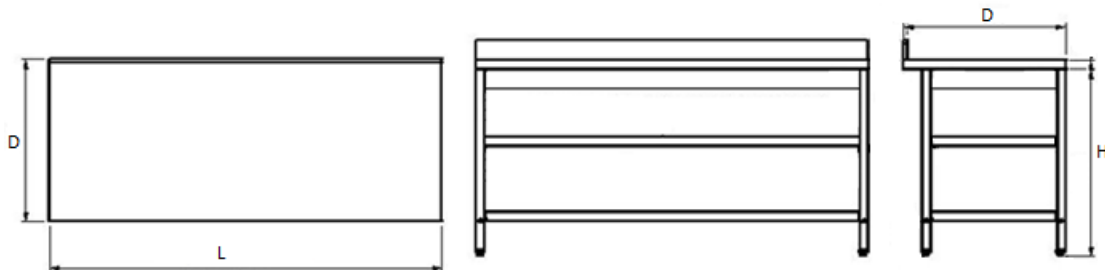

Working tables with middle shelf and back splash

Wall position

Model WT BSP BMS

L x D x H

400 x 600 x 850	400 x 700 x 850
500 x 600 x 850	500 x 700 x 850
600 x 600 x 850	600 x 700 x 850
700 x 600 x 850	700 x 700 x 850
800 x 600 x 850	800 x 700 x 850
900 x 600 x 850	900 x 700 x 850
1000 x 600 x 850	1000 x 700 x 850
1100 x 600 x 850	1100 x 700 x 850
1200 x 600 x 850	1200 x 700 x 850
1300 x 600 x 850	1300 x 700 x 850
1400 x 600 x 850	1400 x 700 x 850
1500 x 600 x 850	1500 x 700 x 850
1600 x 600 x 850	1600 x 700 x 850
1700 x 600 x 850	1700 x 700 x 850
1800 x 600 x 850	1800 x 700 x 850
1900 x 600 x 850	1900 x 700 x 850
2000 x 600 x 850	2000 x 700 x 850
2100 x 600 x 850	2100 x 700 x 850
2200 x 600 x 850	2200 x 700 x 850
2300 x 600 x 850	2300 x 700 x 850
2400 x 600 x 850	2400 x 700 x 850
2500 x 600 x 850	2500 x 700 x 850
2600 x 600 x 850	2600 x 700 x 850
2700 x 600 x 850	2700 x 700 x 850
2800 x 600 x 850	2800 x 700 x 850