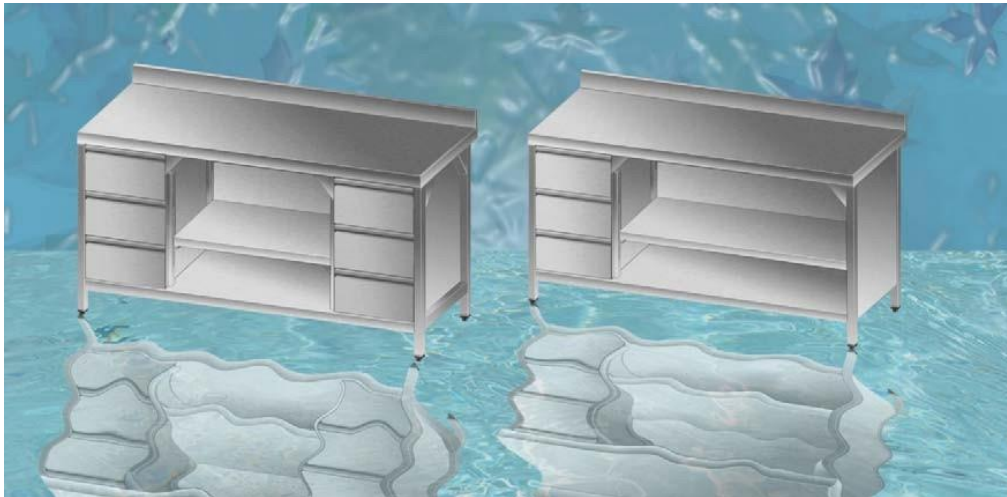

Working tables range is available in wall and center position. Tables are available in line 600 and 700 mm depth and length 400 mm up to 2800 mm.

Work top is made from stainless steel AISI 304 and water proof construction. Tables are also available on wall position and center position in kitchen area. Up stand is made of stainless steel panel for hygiene and strength purposes. Back cover and side panels, left and right are made of stainless steel AISI 304 or 430, panel for hygiene and strength purposes.

Legs: square tube of brushed stainless steel 304, 40x40 in size and provided plastic not sliding adjustable feet.

Working tables are available with drawers up to four positioned vertically or horizontally. Depth of the drawers is 100 mm or 150 mm also stainless steel positioned in sets 1x2, 1x3, 1x4.

In working tables there is a possibility to combine with other sinks top.

Tables can be combine with bottom, middle or both shelves made from stainless steel AISI 304 or 430. The edges are carefully processed to protect the kitchen worker. The high hygiene standards and efficiency are here to provide quality and extreme flexibility in all aspects.