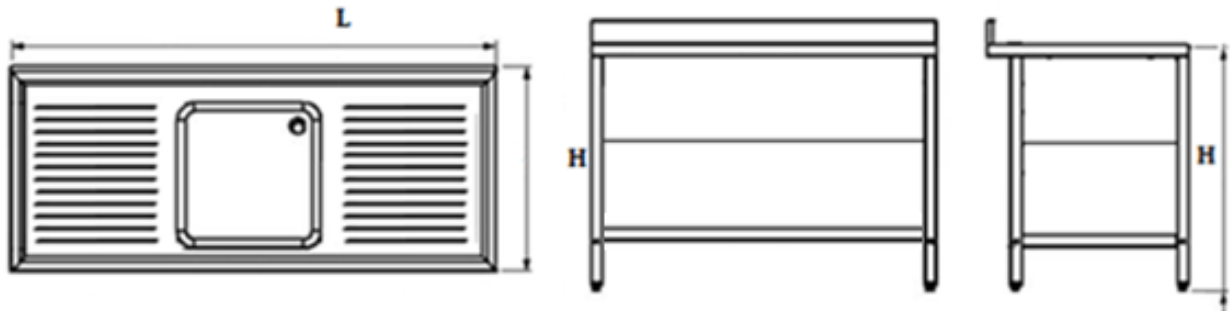

Sinks with drip tray on both sides

Model SD DDT

L x D x H	L x D x H (bowl)
1400x600x850	400x400x250
1400x600x850	400x500x250
1600x600x850	400x400x250
1600x600x850	400x500x250
1800x600x850	400x400x300
1800x600x850	400x500x300
2000x600x850	400x500x250
1400x700x850	500x500x300
1600x700x850	500x500x300
1800x700x850	500x500x300
1900x700x850	500x500x300
2000x700x850	500x500x300

Sinks with drip tray on both sides with bottom shelf

Model SD DDT BS

L x D x H	L x D x H (bowl)
1400x600x850	400x400x250
1400x600x850	400x500x250
1600x600x850	400x400x250
1600x600x850	400x500x250
1800x600x850	400x400x300
1800x600x850	400x500x300
2000x600x850	400x500x250
1400x700x850	500x500x300
1600x700x850	500x500x300
1800x700x850	500x500x300
1900x700x850	500x500x300
2000x700x850	500x500x300