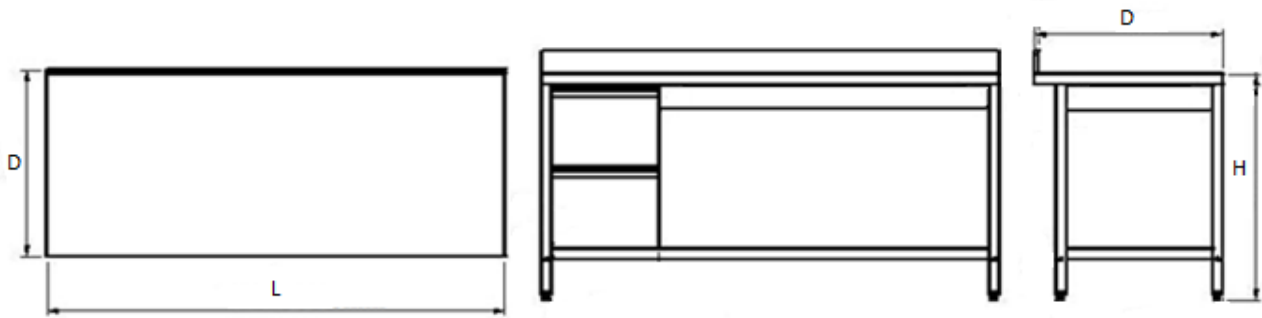

Working tables with bottom shelf and set of drawers – left/right side-right side with back splash

Wall position

Model WT BSP BSSDL