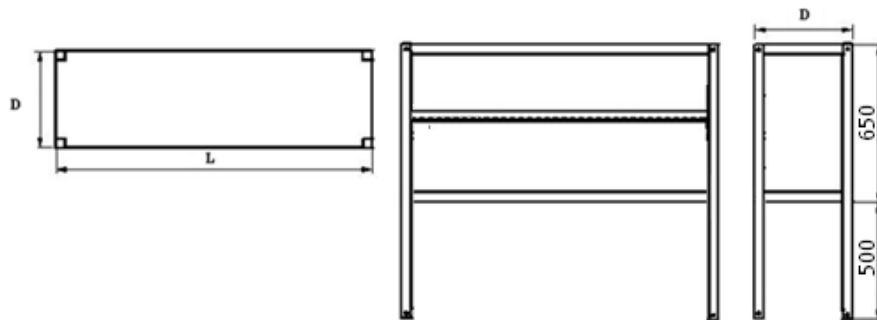

Open table top cupboard.

Model TTOC PS – Perforated shelf

L x D x H

400x350x600	400x400x600
500x350x600	500x400x600
600x350x600	600x400x600
700x350x600	700x400x600
800x350x600	800x400x600
900x350x600	900x400x600
1000x350x600	1000x400x600
1100x350x600	1100x400x600
1200x350x600	1200x400x600
1300x350x600	1300x400x600
1400x350x600	1400x400x600
1500x350x600	1500x400x600
1600x350x600	1600x400x600
1700x350x600	1700x400x600
1800x350x600	1800x400x600
1900x350x600	1900x400x600
2000x350x600	2000x400x600
2100x350x600	2100x400x600
2200x350x600	2200x400x600
2300x350x600	2300x400x600
2400x350x600	2400x400x600
2500x350x600	2500x400x600
2600x350x600	2600x400x600
2700x350x600	2700x400x600
2800x350x600	2800x400x600