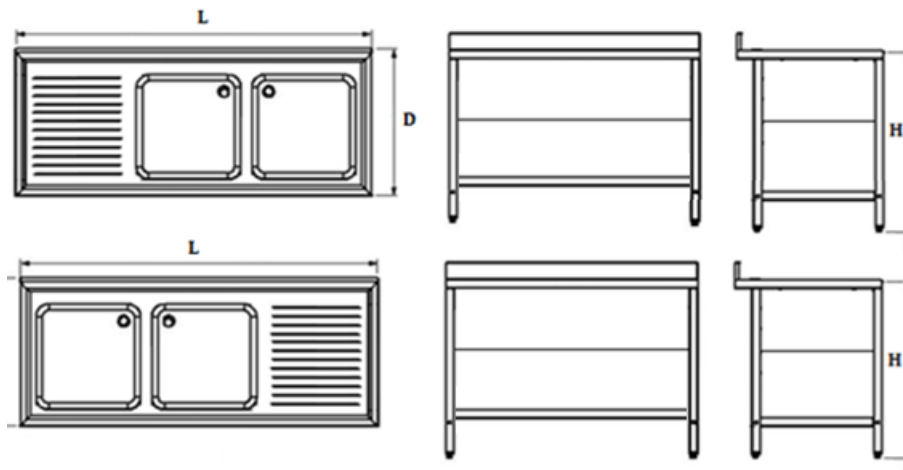

Double sink unit with left or right drip tray

Model DSDT

L x D x H	L x D x H (bowl)
1400x600x850	400x400x250
1400x600x850	400x500x250
1500x600x850	400x400x250
1500x600x850	400x500x250
1600x600x850	400x400x250
1600x600x850	400x500x250
1800x600x850	400x500x300
1900x600x850	400x500x250
2000x600x850	400x500x250
1400x700x850	400x500x250
1500x700x850	400x500x250
1600x700x850	400x500x250
1600x700x850	500x500x300
1800x700x850	500x500x300
1800x700x850	500x600x300
1900x700x850	500x500x300
1900x700x850	500x600x300
2000x700x850	500x500x300
2000x700x850	500x600x300

Double sink unit with left or right drip tray with bottom shelf

Model DS DTBS

L x D x H	L x D x H (bowl)
1400x600x850	400x400x250
1400x600x850	400x500x250
1500x600x850	400x400x250
1500x600x850	400x500x250
1600x600x850	400x400x250
1600x600x850	400x500x250
1800x600x850	400x500x300
1900x600x850	400x500x250
2000x600x850	400x500x250
1400x700x850	400x500x250
1500x700x850	400x500x250
1600x700x850	400x500x250
1600x700x850	500x500x300
1800x700x850	500x500x300
1800x700x850	500x600x300
1900x700x850	500x500x300
1900x700x850	500x600x300
2000x700x850	500x500x300
2000x700x850	500x600x300