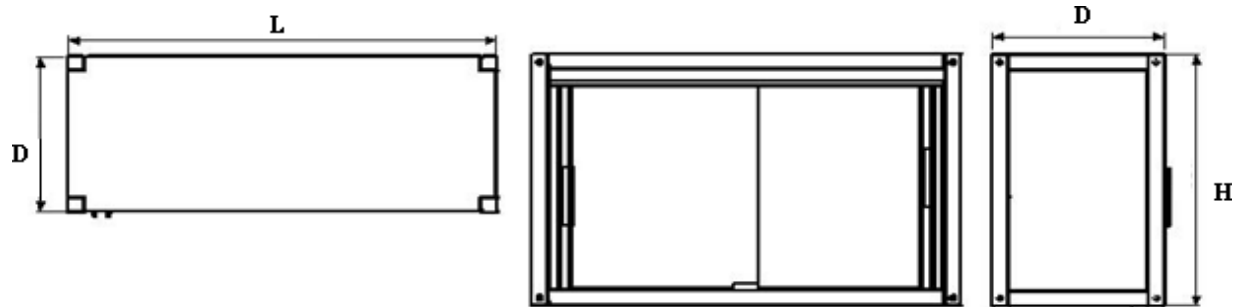

Wall mounted cupboards with sliding doors and perforated shelf

Model WMCSLD PS

L x D x H

1000x350x600
1100x350x600
1200x350x600
1300x350x600
1400x350x600
1500x350x600
1600x350x600
1700x350x600
1800x350x600
1900x350x600
2000x350x600
2100x350x600

L x D x H

1000x400x600
1100x400x600
1200x400x600
1300x400x600
1400x400x600
1500x400x600
1600x400x600
1700x400x600
1800x400x600
1900x400x600
2000x400x600
2100x400x600